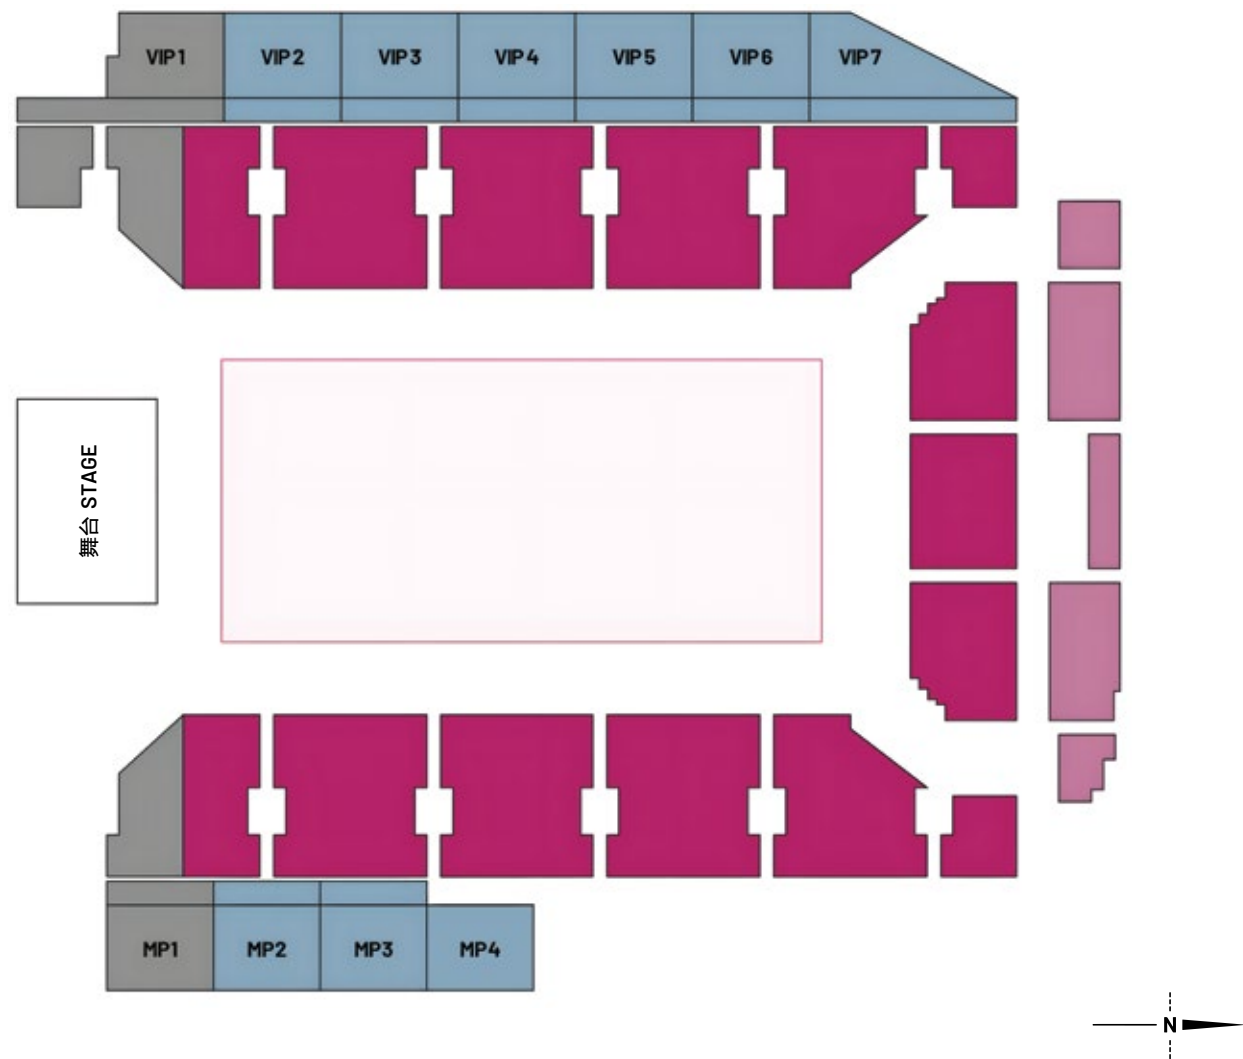

Seats 50,000 with additional capacity on-demand

Headroom: 40m

Floor size: 141m x 87m

Retractable roof

Flexible flooring solutions

Direct drive-in access

主場館 - 座位表 MAIN STADIUM - SEATING PLAN

50,000 座位 SEATS

Indoor Sports Centre is spread across two venues, each
designed for diverse configurations: Main Arena and
Ancillary Sports Hall. Featuring the scope of a major arena
within a fully fitted sheltered space, it's built around the
fan experience.

場地標準

主場館座位	10,000 個
副場館座位	500 個

Specifications

Main Arena:	10,000 seats
Ancillary Sports Hall:	500 seats

室內體育館 - 座位表
INDOOR SPORTS CENTRE - SEATING PLAN

 **10,000** 座位
SEATS
(END STAGE SEATED)

 球場
FIELD OF PLAY **3,500** 座位
SEATS

 下層
LOWER TIER **5,877** 座位
SEATS

 上層
UPPER TIER **660** 座位
SEATS

 貴賓廂房
VIP SUITES 廂房數量
NO. OF SUITES **8**

座位總數
TOTAL SEATS **10,037**

*平面圖僅供參考，實際安排會就活動要求作進一步調整。 | **請注意，平面圖並未包括活動製作相關設備（例如混合器和延遲揚聲器）。
*Floor plans are only an indication and are subject to change dependant on event requirements. | **Please note, any production related equipment such as mixers & delay towers have not been included in the overlay.