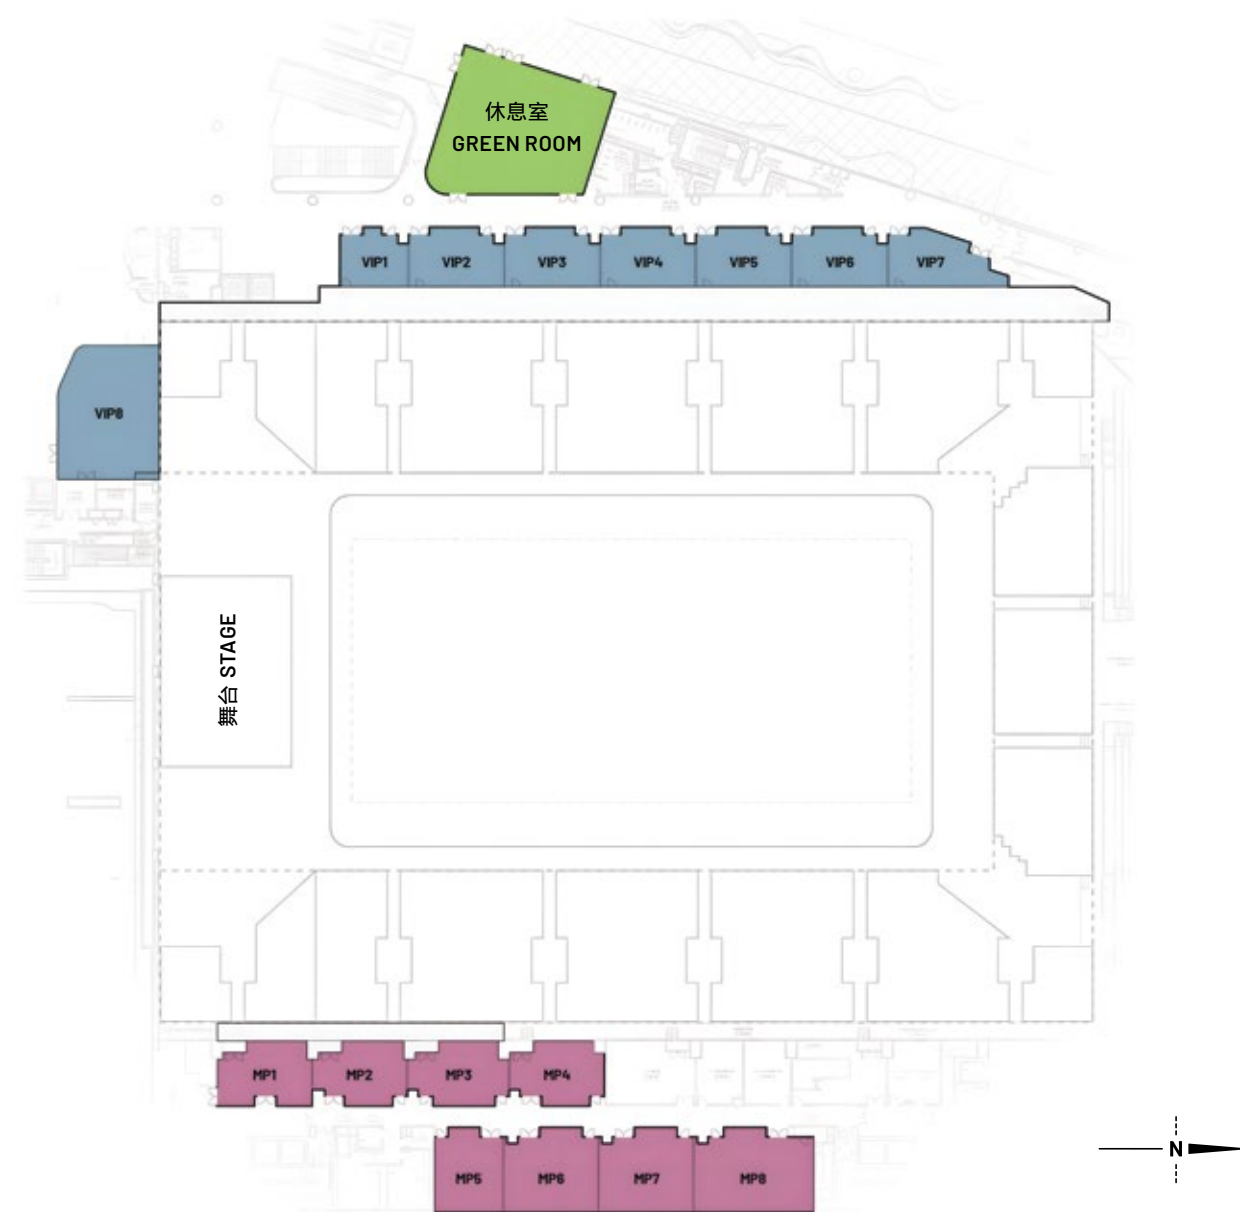

室內體育館 - 多用途活動室
INDOOR SPORTS CENTRE - MULTI-PURPOSE ROOMS

ISC L1M

房間數目
NUMBER OF ROOMS **17**

面積
AREA **41-231** 平方米
m²

*平面圖僅供參考，實際安排會就活動要求作進一步調整。
*Floor plans are only an indication and are subject to change dependant on event requirements.