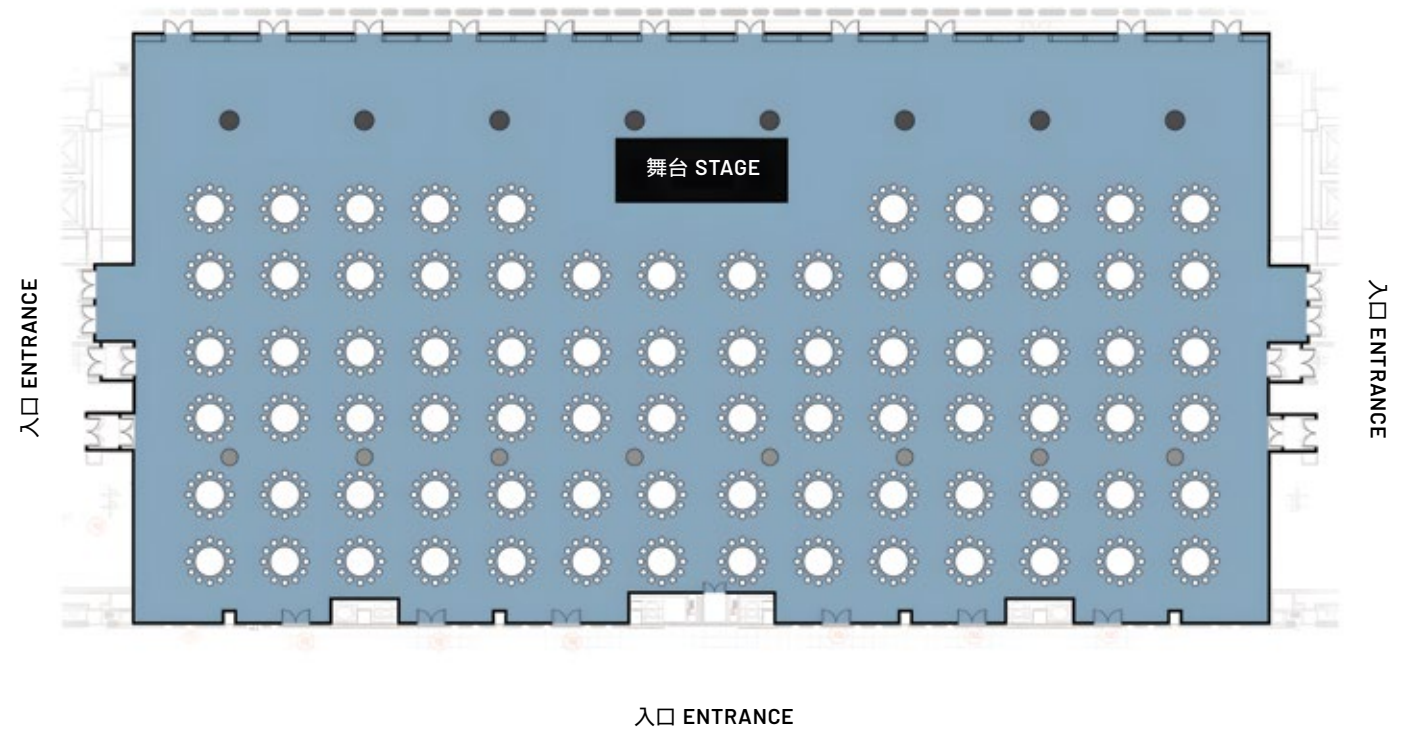

Seats 50,000 with additional capacity on-demand

Headroom: 40m

Floor size: 141m x 87m

Retractable roof

Flexible flooring solutions

Direct drive-in access

主場館 - 座位表 MAIN STADIUM - SEATING PLAN

50,000 座位 SEATS

← 眺望維多利亞港
VIEW OF THE VICTORIA HARBOUR

- 球場
FIELD OF PLAY **12,500** 企位
STANDING
- 特級座位
PREMIUM SEATS **3,565** 座位
SEATS
- 下層
LOWER TIER **13,644** 座位
SEATS
- 上層
UPPER TIER **19,105** 座位
SEATS

- 企業廂房(廂房 5-61)
CORPORATE SUITES (SUITE 5-61) **1,701** 座位
SEATS
- 貴賓廂座(廂座 1-33)
LOGE BOXES (BOX 1-33) **184** 座位
SEATS
- 貴賓廂房
VIP SUITES **115** 座位
SEATS
- 主辦方廂房
HIRER SUITES **115** 座位
SEATS

總數
TOTAL **48,814**

*平面圖僅供參考，實際安排會就活動要求作進一步調整。 | **請注意，平面圖並未包括活動製作相關設備（例如混合器和延遲揚聲器）。
*Floor plans are only an indication and are subject to change dependant on event requirements. | **Please note, any production related equipment such as mixers & delay towers have not been included in the overlay.

主場館 - 多功能會議廳 MAIN STADIUM - FUNCTION LOUNGE

演講模式
THEATRE **1,176** 座位
SEATS

宴會模式
BANQUET **960** 座位
SEATS
(每檯12人)
(TABLE OF 12)

*平面圖僅供參考，實際安排會就活動要求作進一步調整。
*Floor plans are only an indication and are subject to change dependant on event requirements.