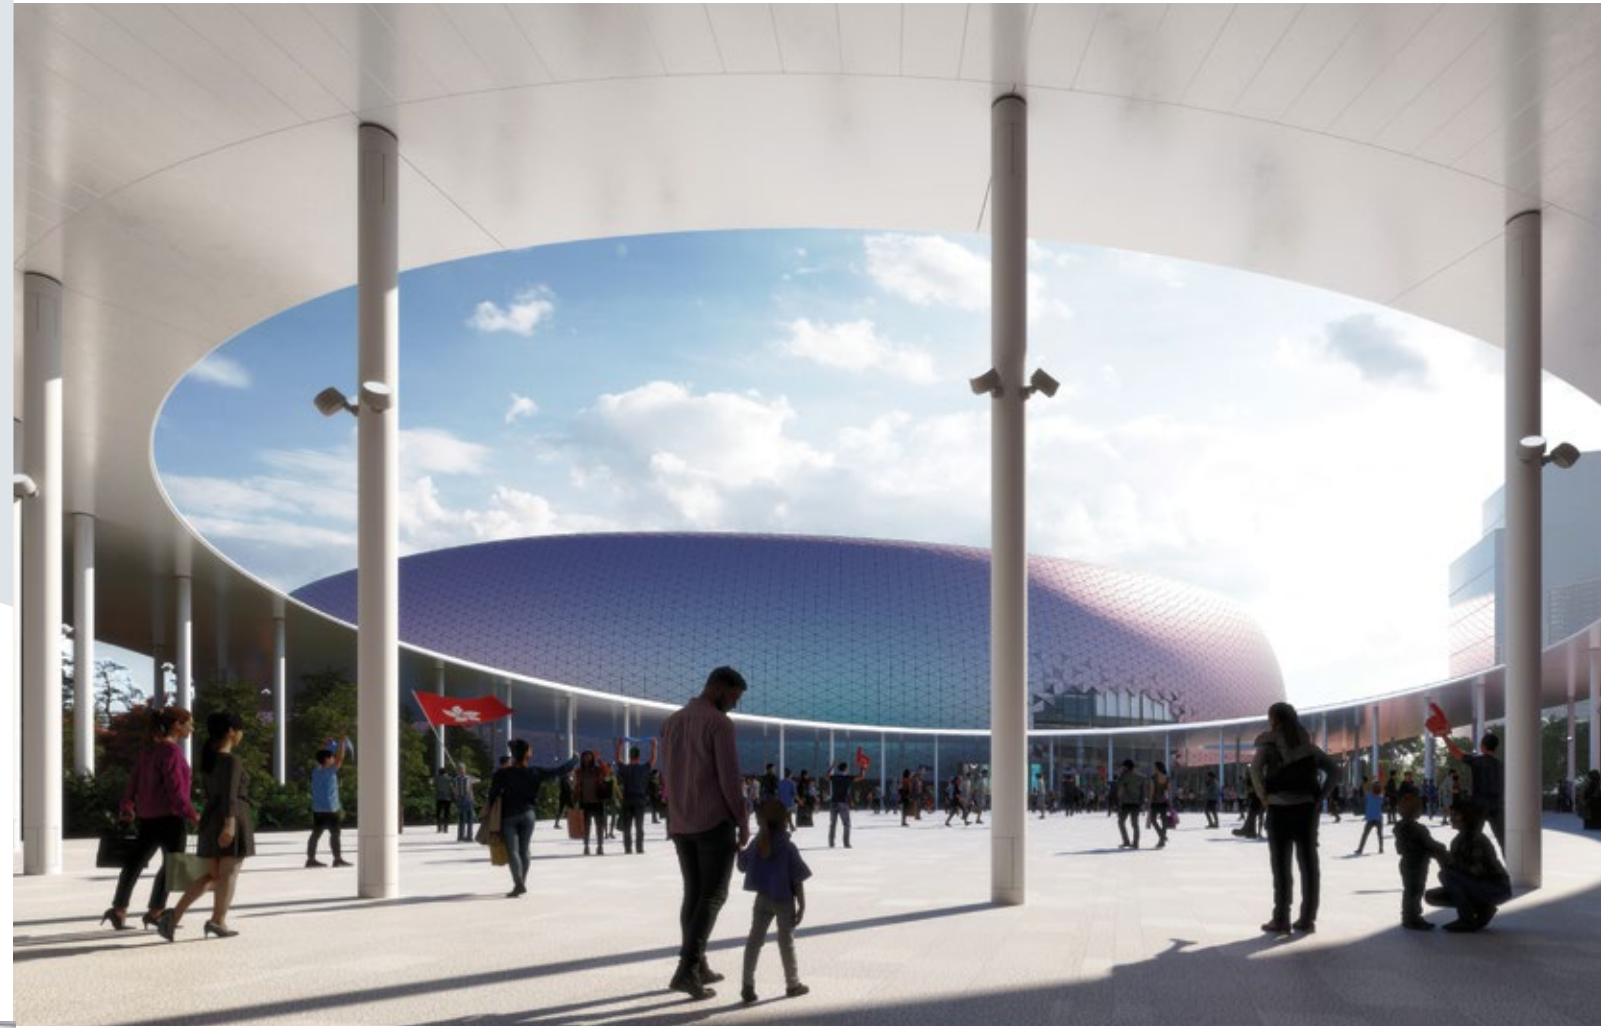

Event Village is set against the backdrop of our Main Stadium, utilised independently or as additional space for the stadium. Main Plaza is a shaded outdoor space suitable for all-weather events.

活動類型

多用途活動區 音樂會、節慶活動、嘉年華、展覽、發佈會、車展、運動會、旅遊展覽